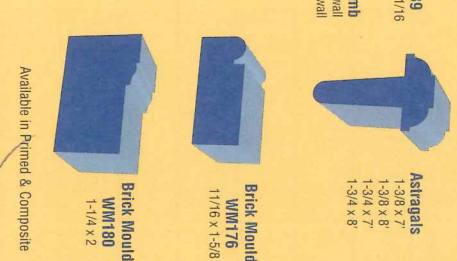

Half Round
WM122
3/8 x 11/16

Hand Rail
WM240
1-1/4 x 2-1/4

Half Round
WM120
1/2 x 1

Full Round
WM232
1-1/2

Quarter Round
WM105
1-7/16 x 1-1/16

Quarter Round
WM106
11/16 x 11/16

Quarter Round
WM108
12 x 12

Full Round
WM233
1-1/4

Quarter Round
WM107
11/16 x 1-1/16

Quarter Round
WM109
3/8 x 3/8

Quarter Round
WM110
1/4 x 1/4

Quarter Round
WM106
11/16 x 11/16

Quarter Round
WM108
12 x 12

Quarter Round
WM105
1-7/16 x 1-1/16

milwork sales
A World of Milwork
ROYAL PALM BEACH
800-736-1968
561-472-6497 • Fax 561-472-7339
ORLANDO
800-372-8583
407-578-6222 • Fax 407-578-8835
VISIT US ANYTIME AT MILWORKSALES.COM

KEEDED
1-1/4 x 4-9/16
1-1/4 x 4-7/8
1-1/4 x 5-1/4
1-1/4 x 6-9/16
1-1/4 x 7-1/4

NON-KEEDED
1-1/4 x 4-9/16
1-1/4 x 5-1/4
1-1/4 x 6-9/16
1-1/4 x 7-1/4

PLANK
1-1/4 x 3-1/4

EXTERIOR FRAMES
1-1/4 x 2-1/4
1-1/4 x 3-1/4
1-1/4 x 4-1/2
1-1/4 x 5-1/4
1-1/4 x 6-9/16
1-1/4 x 7-1/4