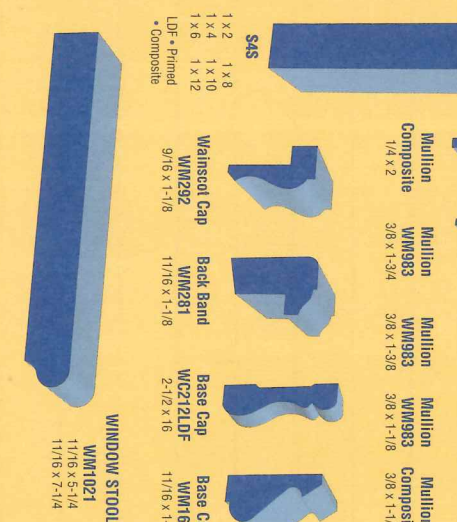

Half Round
WM122
3/8 x 11/16

Hand Rail
WM240
1-1/4 x 2-1/4

Half Round
WM120
1/2 x 1

Full Round
WM232
1-1/2

Quarter Round
WM105
1-7/16 x 1-1/16

Quarter Round
WM106
11/16 x 11/16

Quarter Round
WM108
12 x 12

Full Round
WM233
1-1/4

Quarter Round
WM107
11/16 x 1-1/16

Quarter Round
WM109
3/8 x 3/8

Quarter Round
WM110
1/4 x 1/4

Quarter Round
WM106
11/16 x 11/16

Quarter Round
WM108
12 x 12

Quarter Round
WM105
1-7/16 x 1-1/16

milwork sales
A World of Milwork
ROYAL PALM BEACH
800-736-1968
561-472-6497 • Fax 561-472-7339
ORLANDO
800-372-8583
407-578-6222 • Fax 407-578-8835
VISIT US ANYTIME AT MILWORKSALES.COM

KEEDED
1-1/4 x 4-9/16
1-1/4 x 4-7/8
1-1/4 x 5-1/4
1-1/4 x 6-9/16
1-1/4 x 7-1/4

NON-KEEDED
1-1/4 x 4-9/16
1-1/4 x 5-1/4
1-1/4 x 6-9/16
1-1/4 x 7-1/4

PLANK
1-1/4 x 3-1/4

EXTERIOR FRAMES
1-1/4 x 2-1/4
1-1/4 x 3-1/4
1-1/4 x 4-1/2
1-1/4 x 5-1/4
1-1/4 x 6-9/16
1-1/4 x 7-1/4